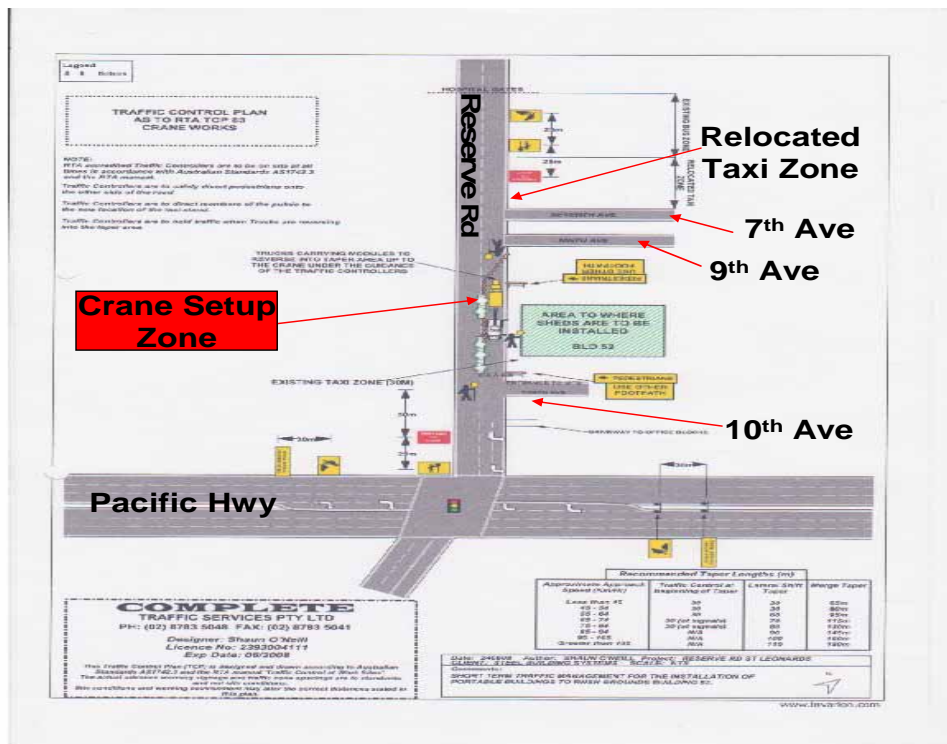

Bovis Lend Lease

Royal North Shore Hospital Buildings 51 & 52

NOTICE TO ALL TAXI COMPANIES/DRIVERS

Due to the works associated with installing demountable buildings
on Sat 26/7/08 & Sun 27/7/08

The taxi rank on Reserve Rd closest to Pacific Hwy will be temporarily relocated for the works. Refer to plan for location.

Between 7.00am until 5.00pm both days. Sign posts will be in place to identify location and traffic controllers will be present

Blair Harrington
Site Foreman Bovis Lend Lease Mobile 0407 648 987